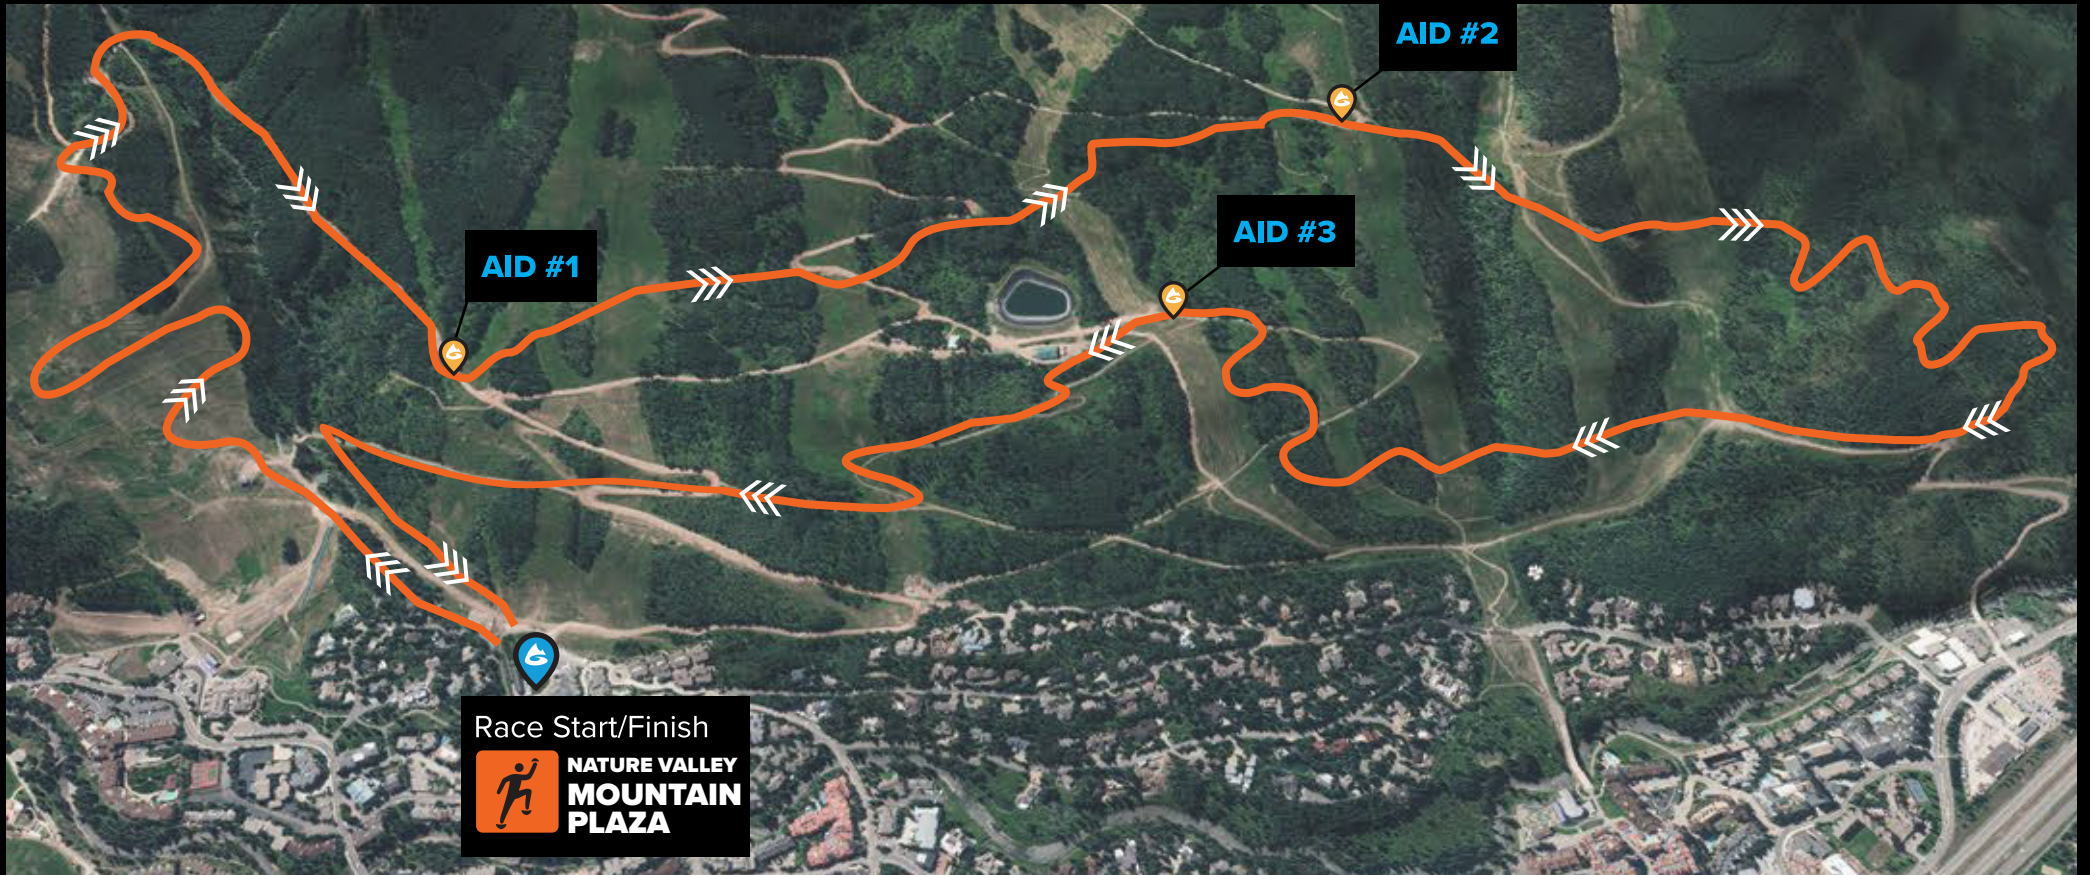

GoPro
**MOUNTAIN
GAMES** VAIL
VAIL VALLEY FOUNDATION

10K SPRING RUNOFF

MAP KEY & COURSE STATS

-  **COURSE*** **DISTANCE: ~6.2 miles**
- START/FINISH ELEVATION: 8,200'**
- ELEVATION GAIN: 1,457'**

**Course and distance are determined by snow melt and are subject to change.*