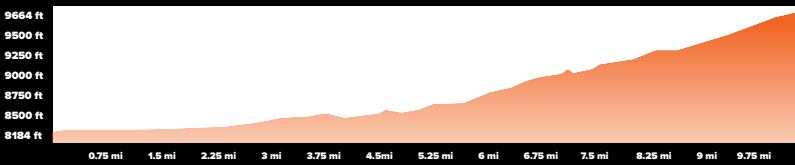

ROAD BIKE HILL CLIMB

Race Start
BFGOODIRCH GEAR TOWN

Race Finish
VAIL PASS CUL-DE-SAC

MAP KEY & COURSE STATS

- COURSE
 - KING & QUEEN OF THE MOUNTAIN (KOM/QOM)
- TOTAL DISTANCE: 9.7 MILES**
START ELEVATION: 8,181'
ELEVATION GAIN: 1,650'