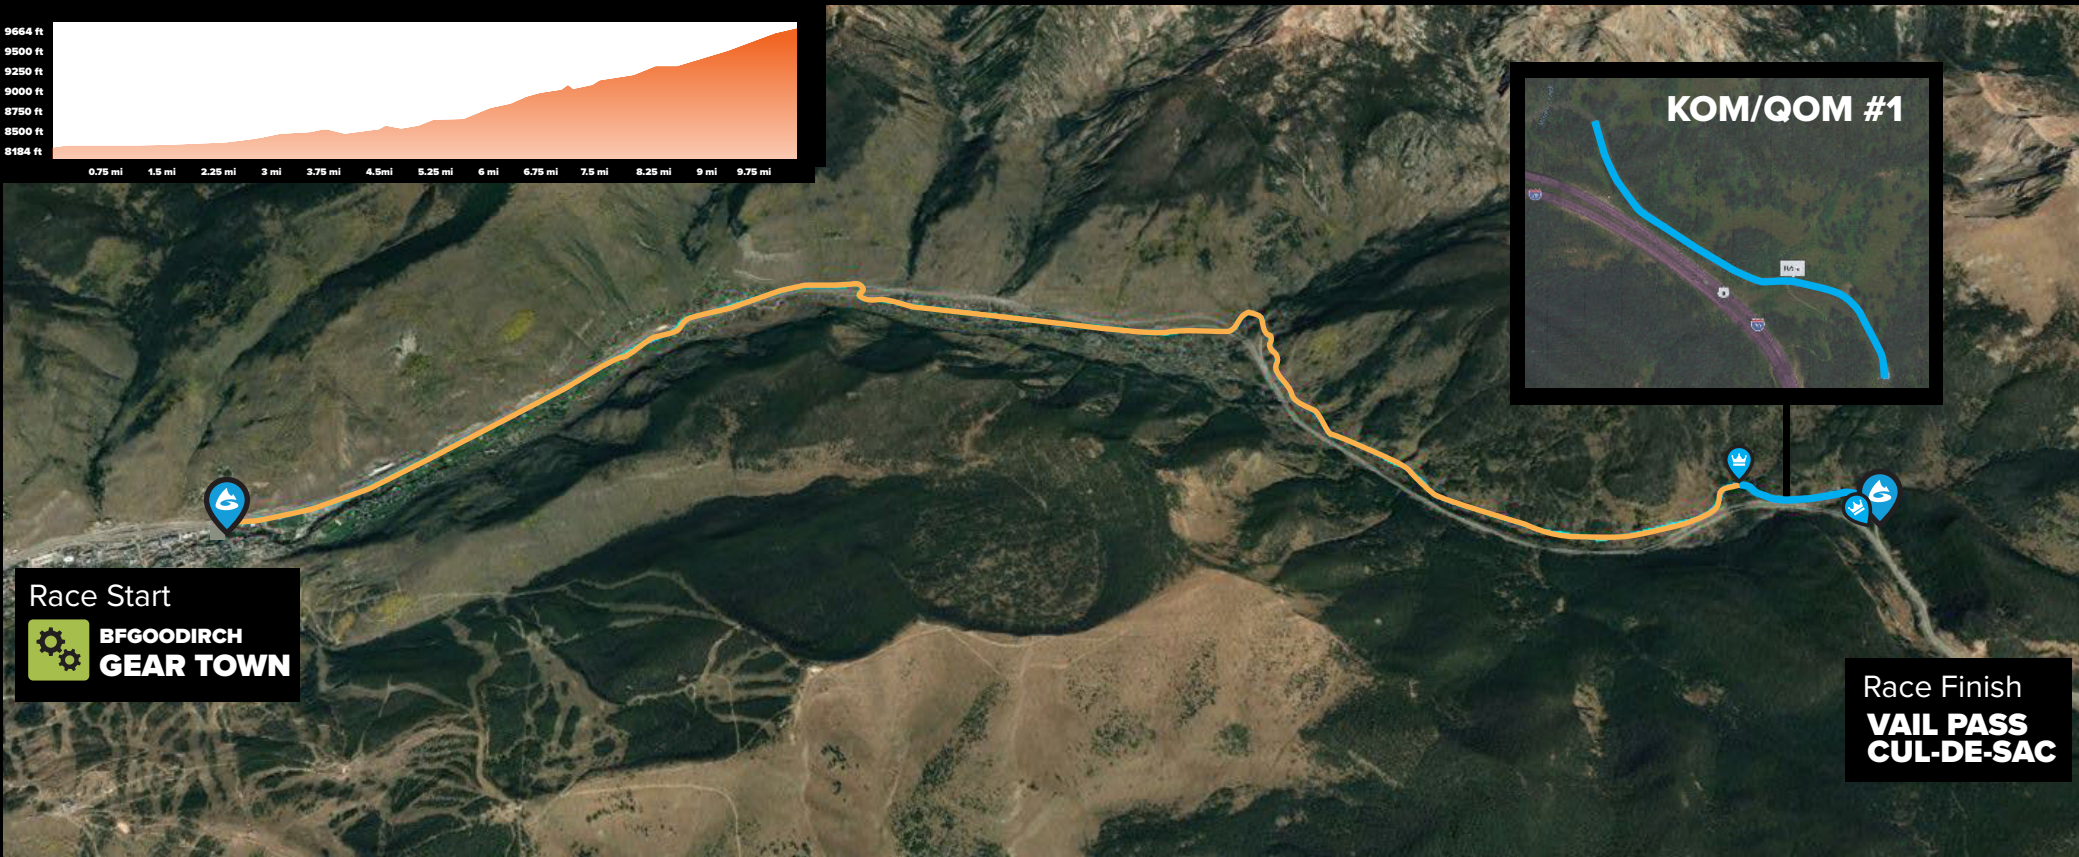

ROAD BIKE HILL CLIMB

Race Start
BFGOODIRCH GEAR TOWN

Race Finish
VAIL PASS CUL-DE-SAC

MAP KEY & COURSE STATS

- COURSE
 - KING & QUEEN OF THE MOUNTAIN (KOM/QOM)
- TOTAL DISTANCE: 9.7 MILES**
START ELEVATION: 8,181'
ELEVATION GAIN: 1,650'