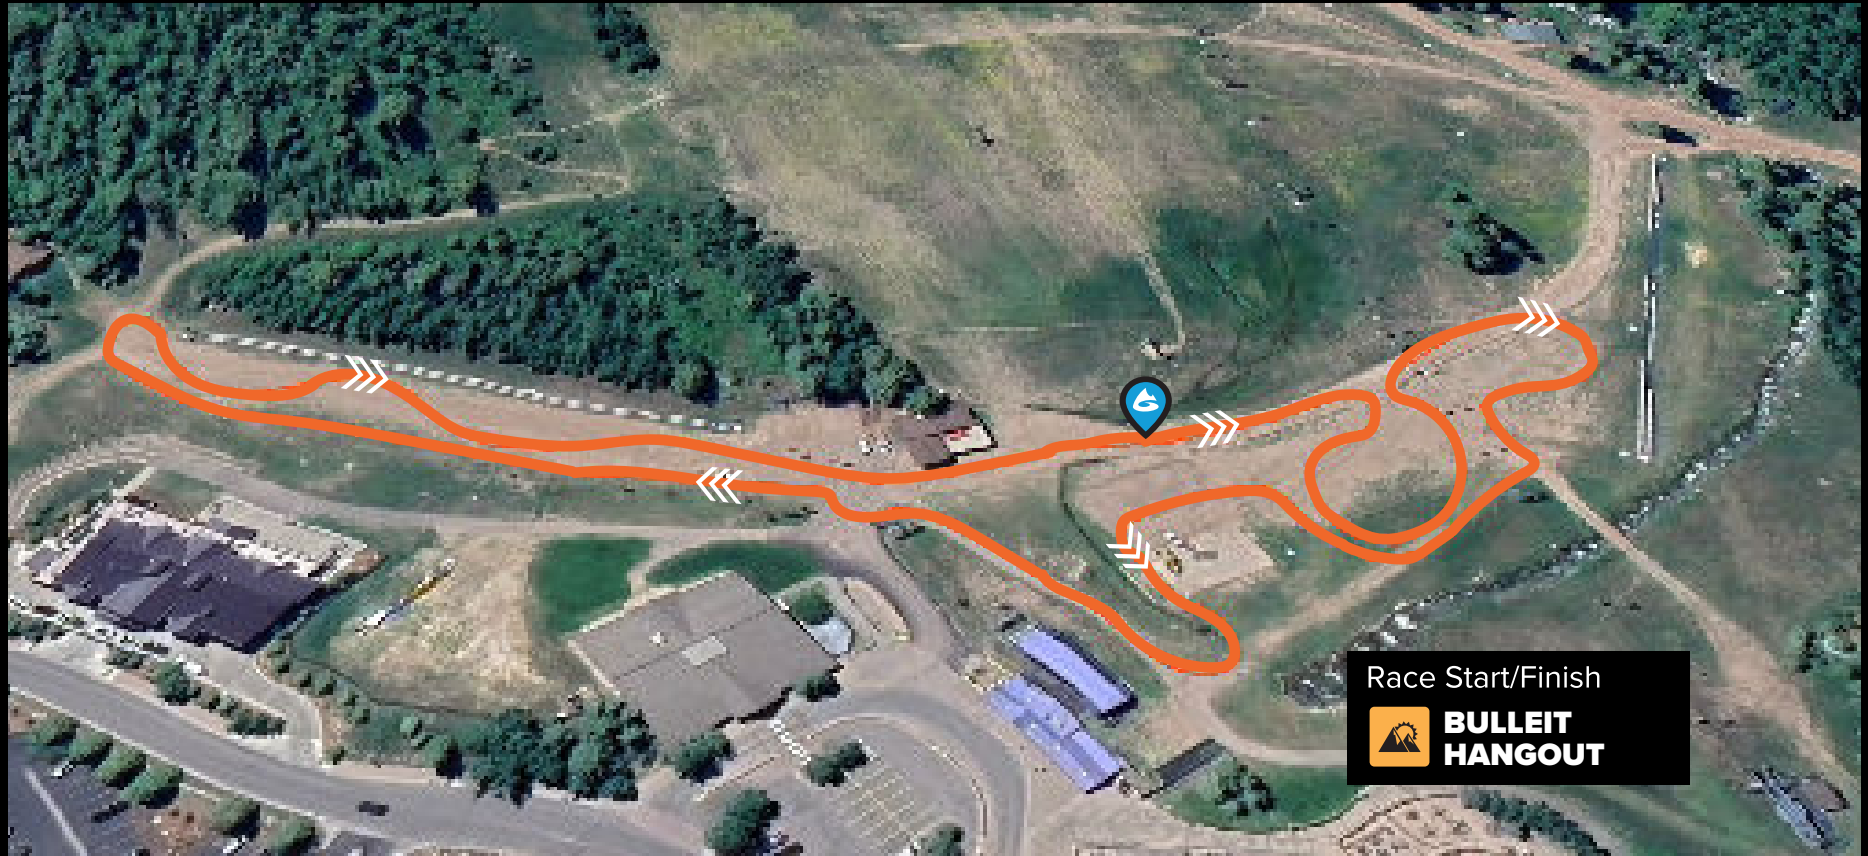

LUCID

XC SHORT TRACK

MAP KEY & COURSE STATS

— COURSE

START/FINISH ELEVATION: 8,220'

LAP DISTANCE: 0.6 MILES

LAP ELEVATION GAIN: 100'

mountaingames.com | [#gopromtngames](https://twitter.com/gopromtngames)