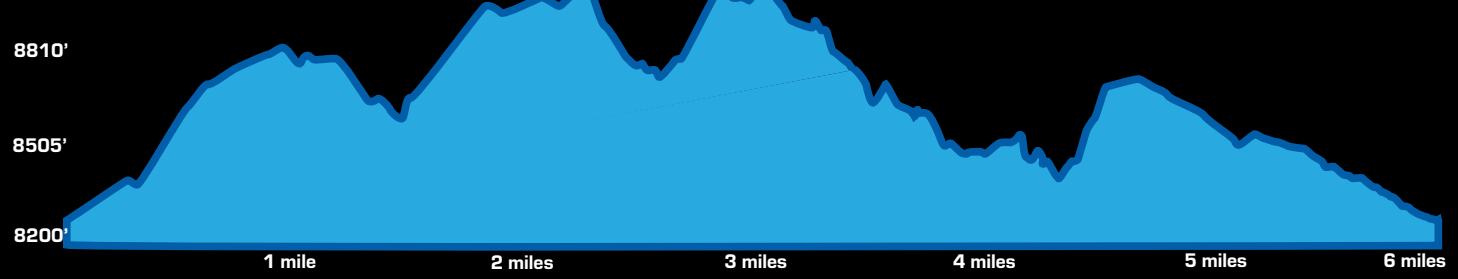

**COURSE PROFILE**

**MAP KEY & COURSE STATISTICS**

-  **COURSE**
- Distance: ~ 6.3 miles
- Start/Finish Elevation: 8,200'
- Elevation Gain: 2,282'
- Average Slope: 13.6%

**PRO TREK Smart 10K SPRING RUNOFF**