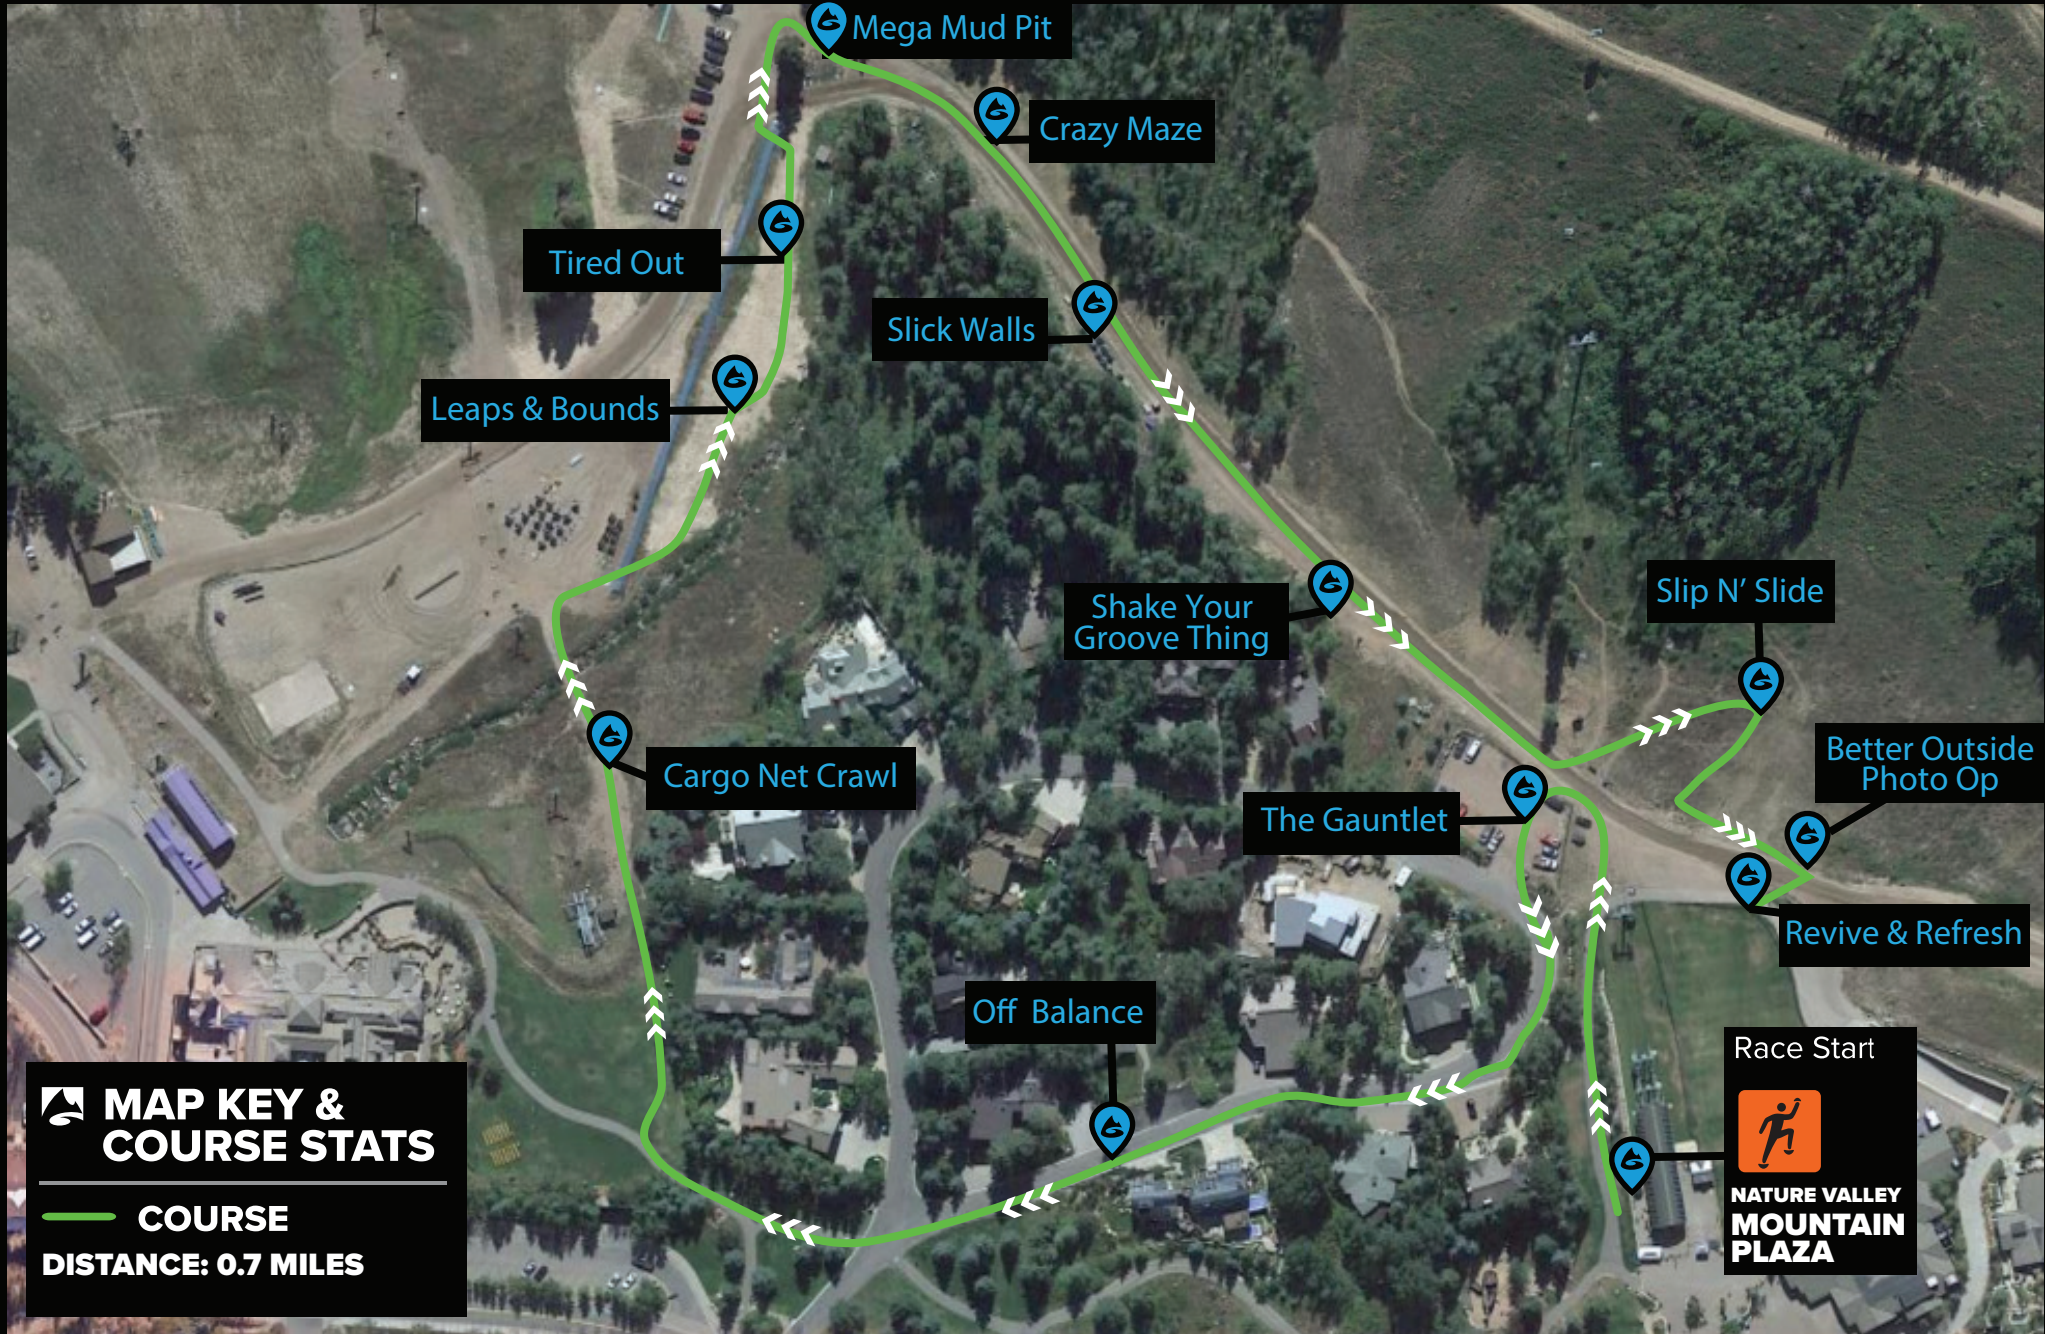

MOUNTAIN MUD RUN

MAP KEY & COURSE STATS

COURSE

DISTANCE: 0.7 MILES

Race Start

NATURE VALLEY MOUNTAIN PLAZA