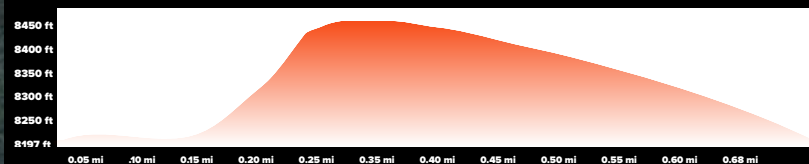

PEPI'S FACE-OFF

MAP KEY & COURSE STATS

— ELITE & AMATEUR COURSE

LAP DISTANCE: 0.6 MILES

START/FINISHE ELEVATION: 8,200'

ELEVATION GAIN PER LAP: 356'

— RELAY COURSE

LAP DISTANCE: 0.82 MILES

START/FINISHE ELEVATION: 8,200'

ELEVATION GAIN PER LAP: 356'

•Course and distance are determined by snow melt and are subject to change.