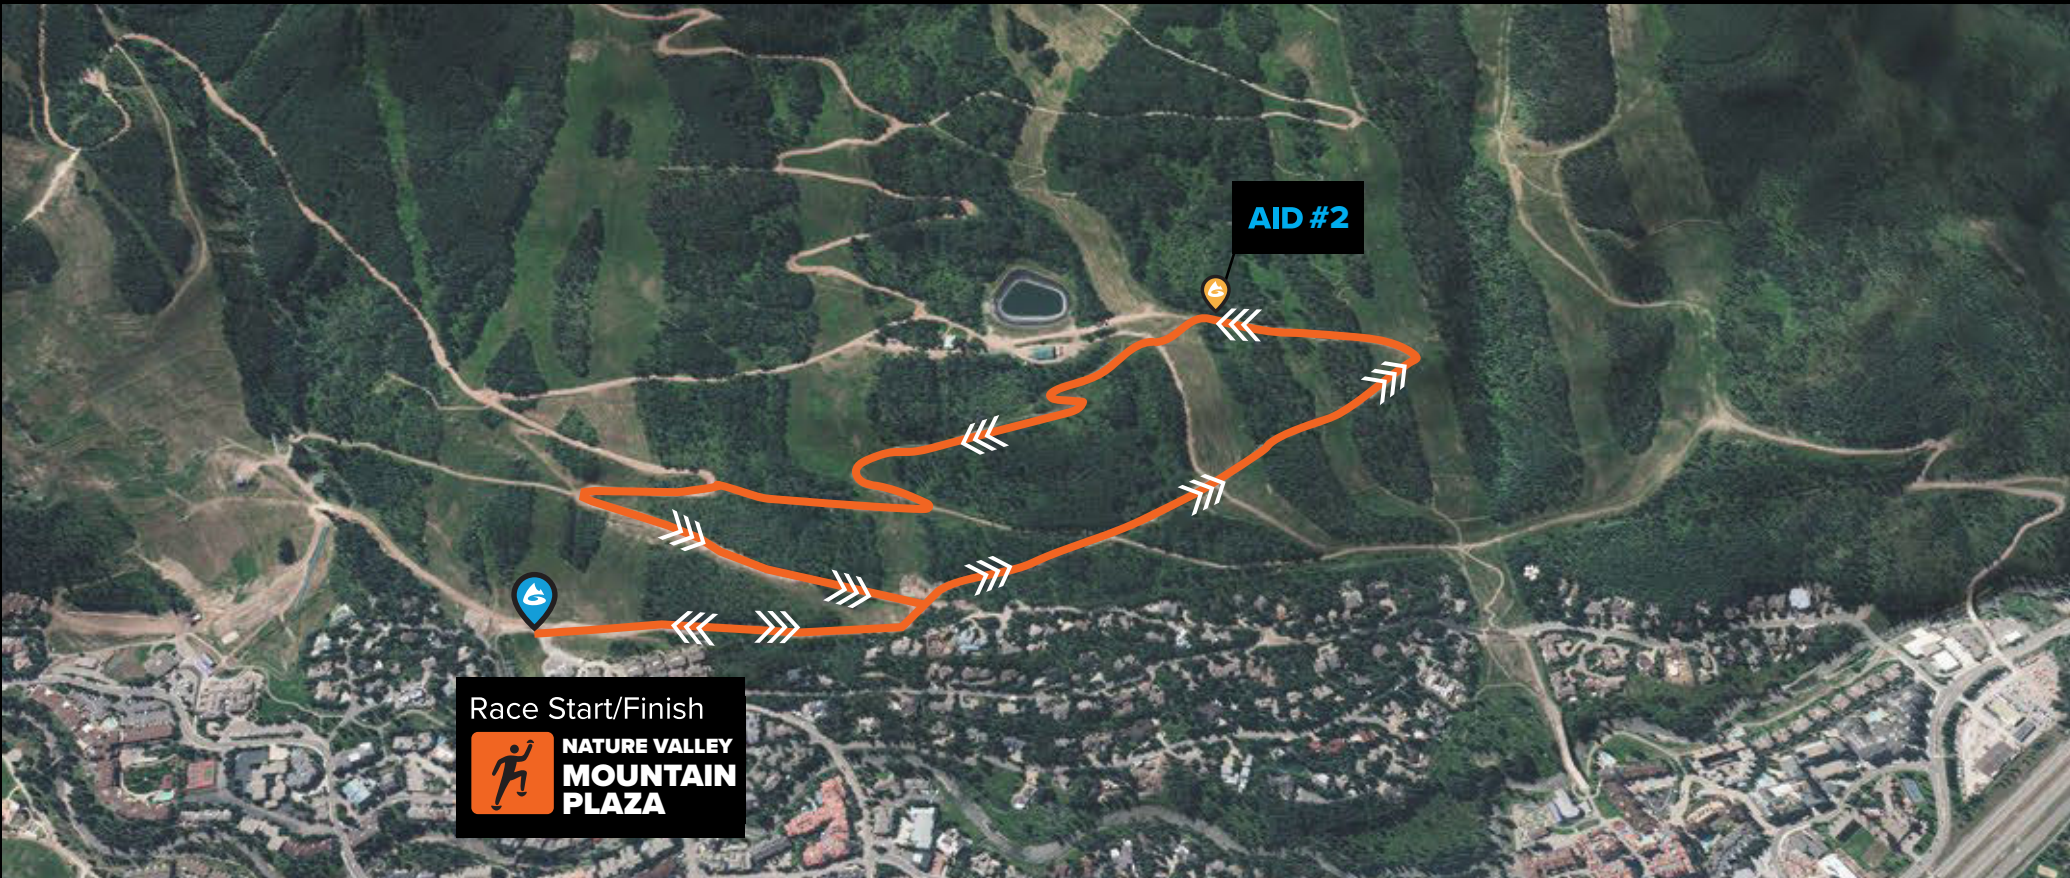

SUNDAY FUNDAY 5K

MAP KEY & COURSE STATS

 **COURSE*** **DISTANCE: 3.05 miles**
START/FINISH ELEVATION: 8,200'

**Course and distance are determined by snow melt and are subject to change.*