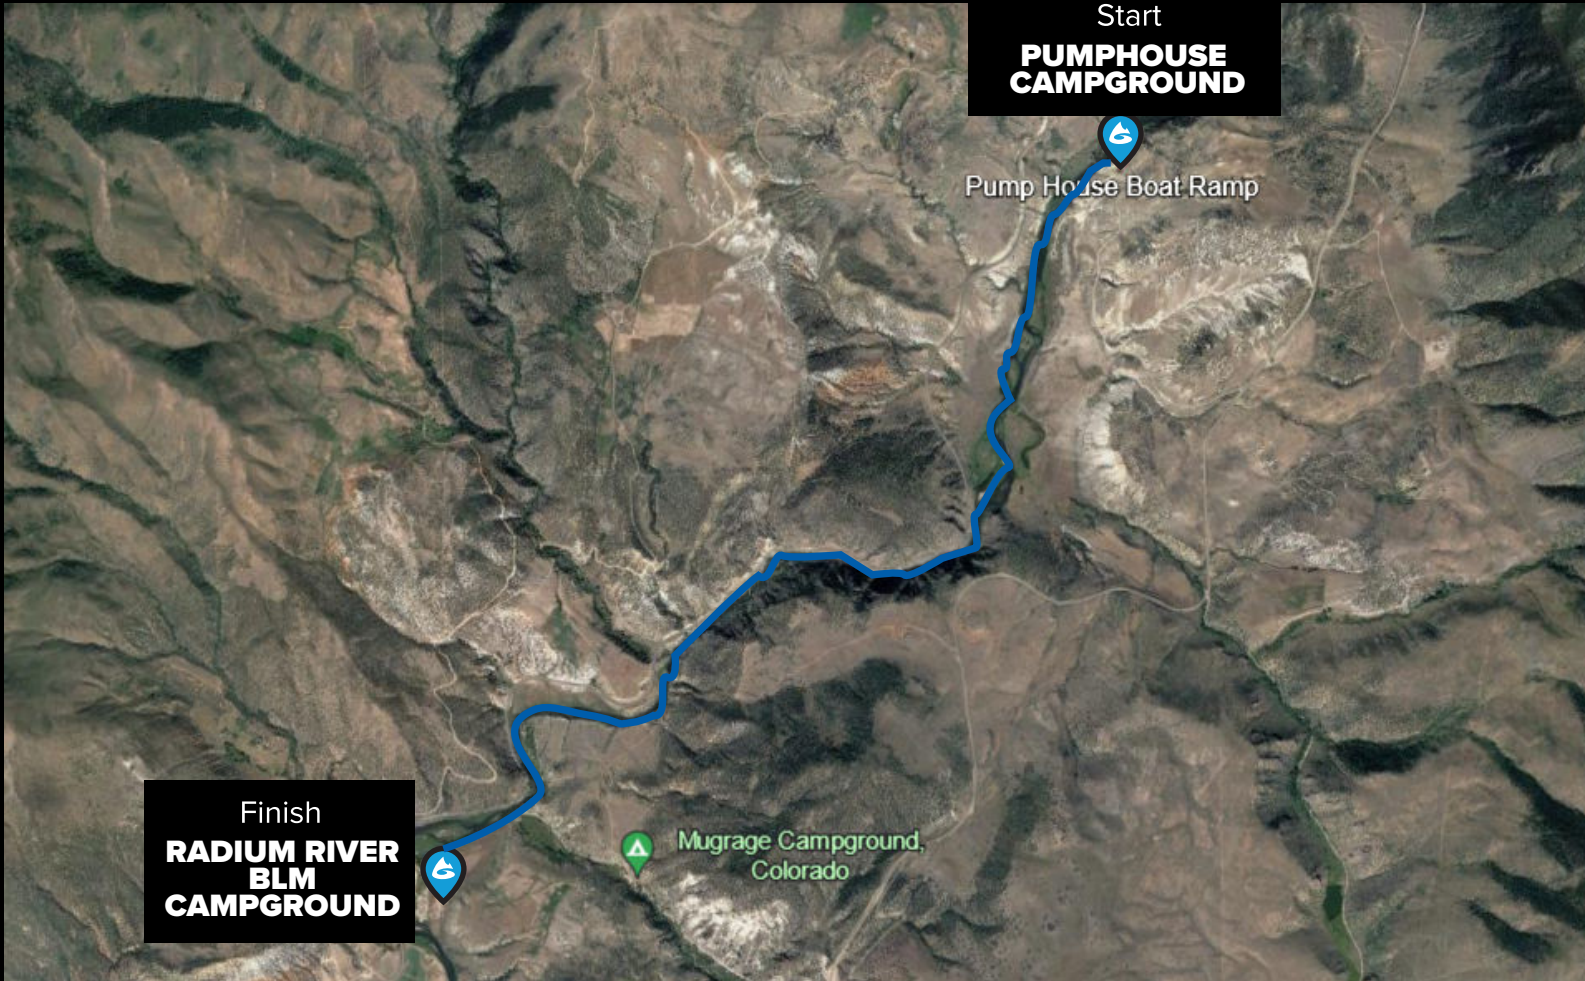

# DOWN RIVER KAYAK SPRINT

# DOWN RIVER R2 RAFT SPRINT

# DOWN RIVER SUP SPRINT

## MAP KEY & COURSE STATS

COURSE

START ELEVATION: 7,356

FINISH ELEVATION: 6,890'

[mountaingames.com](http://mountaingames.com) | [#gopromtngames](https://twitter.com/gopromtngames)